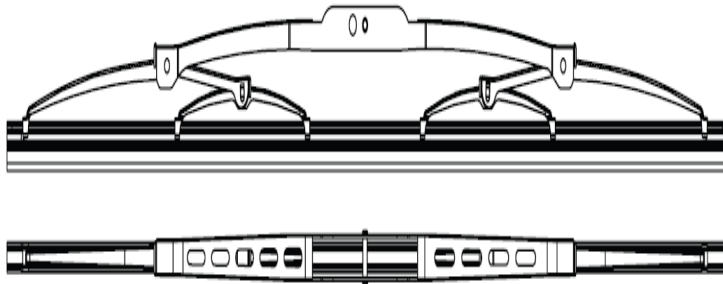

NOVEMBER/DECEMBER PARTS SPECIAL

Stainless Steel Spot Mirrors

- 5" Center Mount – ABP N74B 10501 **\$7.40 ea.**
- 6" Center Mount – ABP N74B 10601 **\$8.50 ea.**
- 7-1/2" Offset Mount – ABP N74B 12701 **\$11.42 ea.**
- 8-1/2" Center Mount – ABP N74B 10801 **\$11.74 ea.**
- 8-1/2" Offset Mount – ABP N74B 12801 **\$12.36 ea.**

Universal Wiper Blades

- 18" – ABP N82 7618 **\$4.03 ea.**
- 20" – ABP N82 7620 **\$4.37 ea.**
- 22" – ABP N82 7622 **\$3.23 ea.**
- 24" – ABP N82 7624 **\$4.75 ea.**

3030 Brake Chambers

- ABP N42A 33030CD (2.5") **\$38.05**
- ABP N42A 23030C3D (3") **\$49.95**